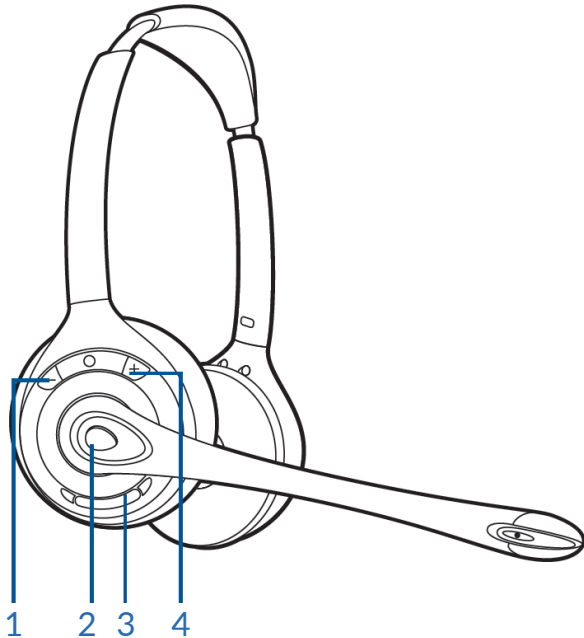

## Plantronics CS510/CS520

Wireless Headset System

CS510 is monaural.  
CS520 is binaural.

- 1 Decrease volume button (tap)**
- 2 Answer/end call button (tap)**
- 3 Mute button (tap - base LED red)**
- 4 Increase volume button (tap)**
- 5 Narrowband/wideband audio switch**  
**Black** Narrowband Audio  
**Yellow** Wideband Audio (deskphone must be capable of wideband audio)
- 6 Auto answer switch**  
**Black (off)** Tap call control button to place or answer call  
**Grey (on)** Lift headset from base to place or answer call