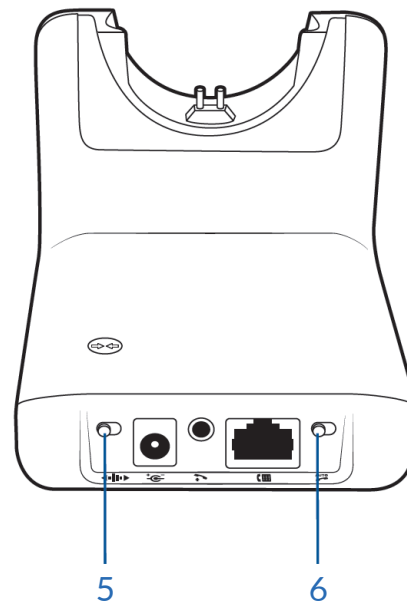

## Plantronics CS510/CS520

Wireless Headset System

CS510 is monaural.  
CS520 is binaural.

- 1 Decrease volume button (tap)**
- 2 Answer/end call button (tap)**
- 3 Mute button (tap - base LED red)**
- 4 Increase volume button (tap)**
- 5 Narrowband/wideband audio switch**  
**Black** Narrowband Audio  
**Yellow** Wideband Audio (deskphone must be capable of wideband audio)
- 6 Auto answer switch**  
**Black (off)** Tap call control button to place or answer call  
**Grey (on)** Lift headset from base to place or answer call