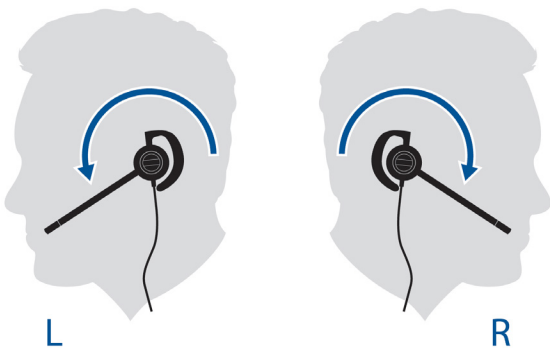

Quick User Guide

plantronics®

Plantronics EncorePro 540

Customer Service Headset

Three wearing styles, all adjustable for personalized comfort and fit

Adjust microphone for best audio quality

Each style wearable left or right