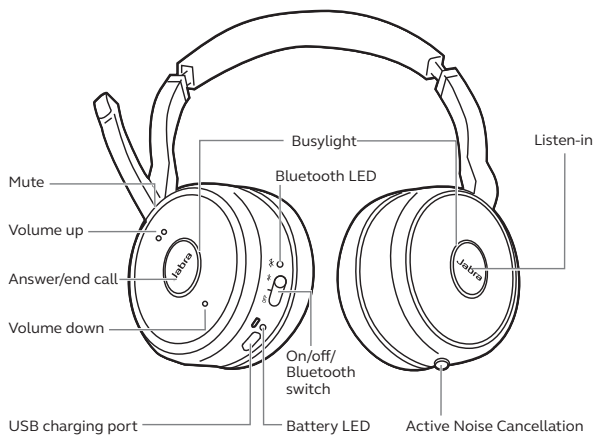

How to connect

PC

The headset and the USB dongle are pre-paired and ready for use.

Smartphone

Switch on Bluetooth pairing and then follow the voice-guided instructions in the headset.

How to use

Listen-in

Listen to your surroundings without taking off your headset.

Active Noise Cancellation

Eliminate unwanted background noise at the touch of a button.

Charging

Use the USB cable or charging stand. The charging stand should be plugged into a powered USB port on your PC, docking station, or wall charger.

It takes approx. 3 hours to fully charge the headset.

			Jabra Evolve 75
Features	Benefits		
Connectivity	Jabra Link 370 USB Adapter	Wireless range of up to 100 feet / 30 meters	■
	Dual Bluetooth® connectivity for PC, smartphone and Tablet	Dual Bluetooth® connectivity to two Bluetooth® devices at the same time	■
	USB cable	Use the headset for calls and music whilst charging at the same time	■
	Full compatibility with UC systems & VoIP clients	Seamless integration and call control with leading UC systems/PC softphones	■
Audio	HiFi Audio	Best-in-class sound performance including HiFi audio streaming	■
	Superior ANC	Eliminate background noise at the touch of a button	■
Ease of use	Rechargeable battery	Up to 15 hours battery life	■
	All day comfort	All-day comfort leather feel ear cushions and an on-the-ear wearing style for all day comfort	■
	Busylight	Integrated busylight on both ear cups acting as a do not disturb signal	■
	Volume controls	Speaker volume up/down on headset	■
	Discreet boomarm	Boom arm can be clipped into the headband when not on calls	■
	Listen-In	Easy to reach button on ear cup to hear announcements without removing the headset	■
Accessories	Charging stand*	Easy charging and docking comes with an optional charging stand to eliminate battery concerns	■