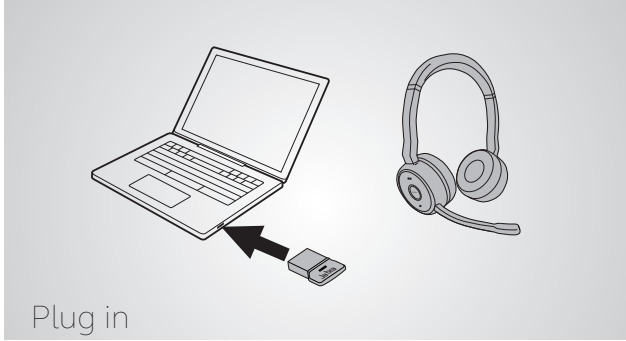

How to connect

PC

The headset and the USB dongle are pre-paired and ready for use.