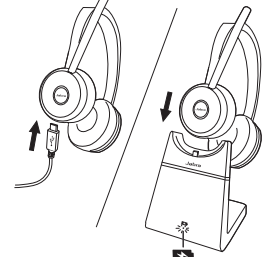

How to connect

PC

The headset and the USB dongle are pre-paired and ready for use.

Smartphone

Switch on Bluetooth pairing and then follow the voice-guided instructions in the headset.

How to use

Listen-in

Listen to your surroundings without taking off your headset.

Active Noise Cancellation

Eliminate unwanted background noise at the touch of a button.

Charging

Use the USB cable or charging stand. The charging stand should be plugged into a powered USB port on your PC, docking station, or wall charger.