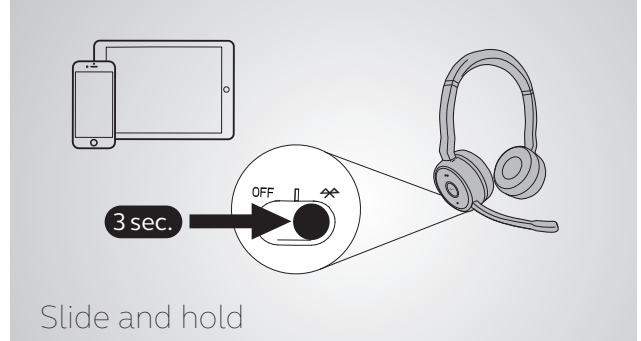

How to connect

PC

The headset and the USB dongle are pre-paired and ready for use.

Smartphone

Switch on Bluetooth pairing and then follow the voice-guided instructions in the headset.

How to use

Listen-in

Listen to your surroundings without taking off your headset.